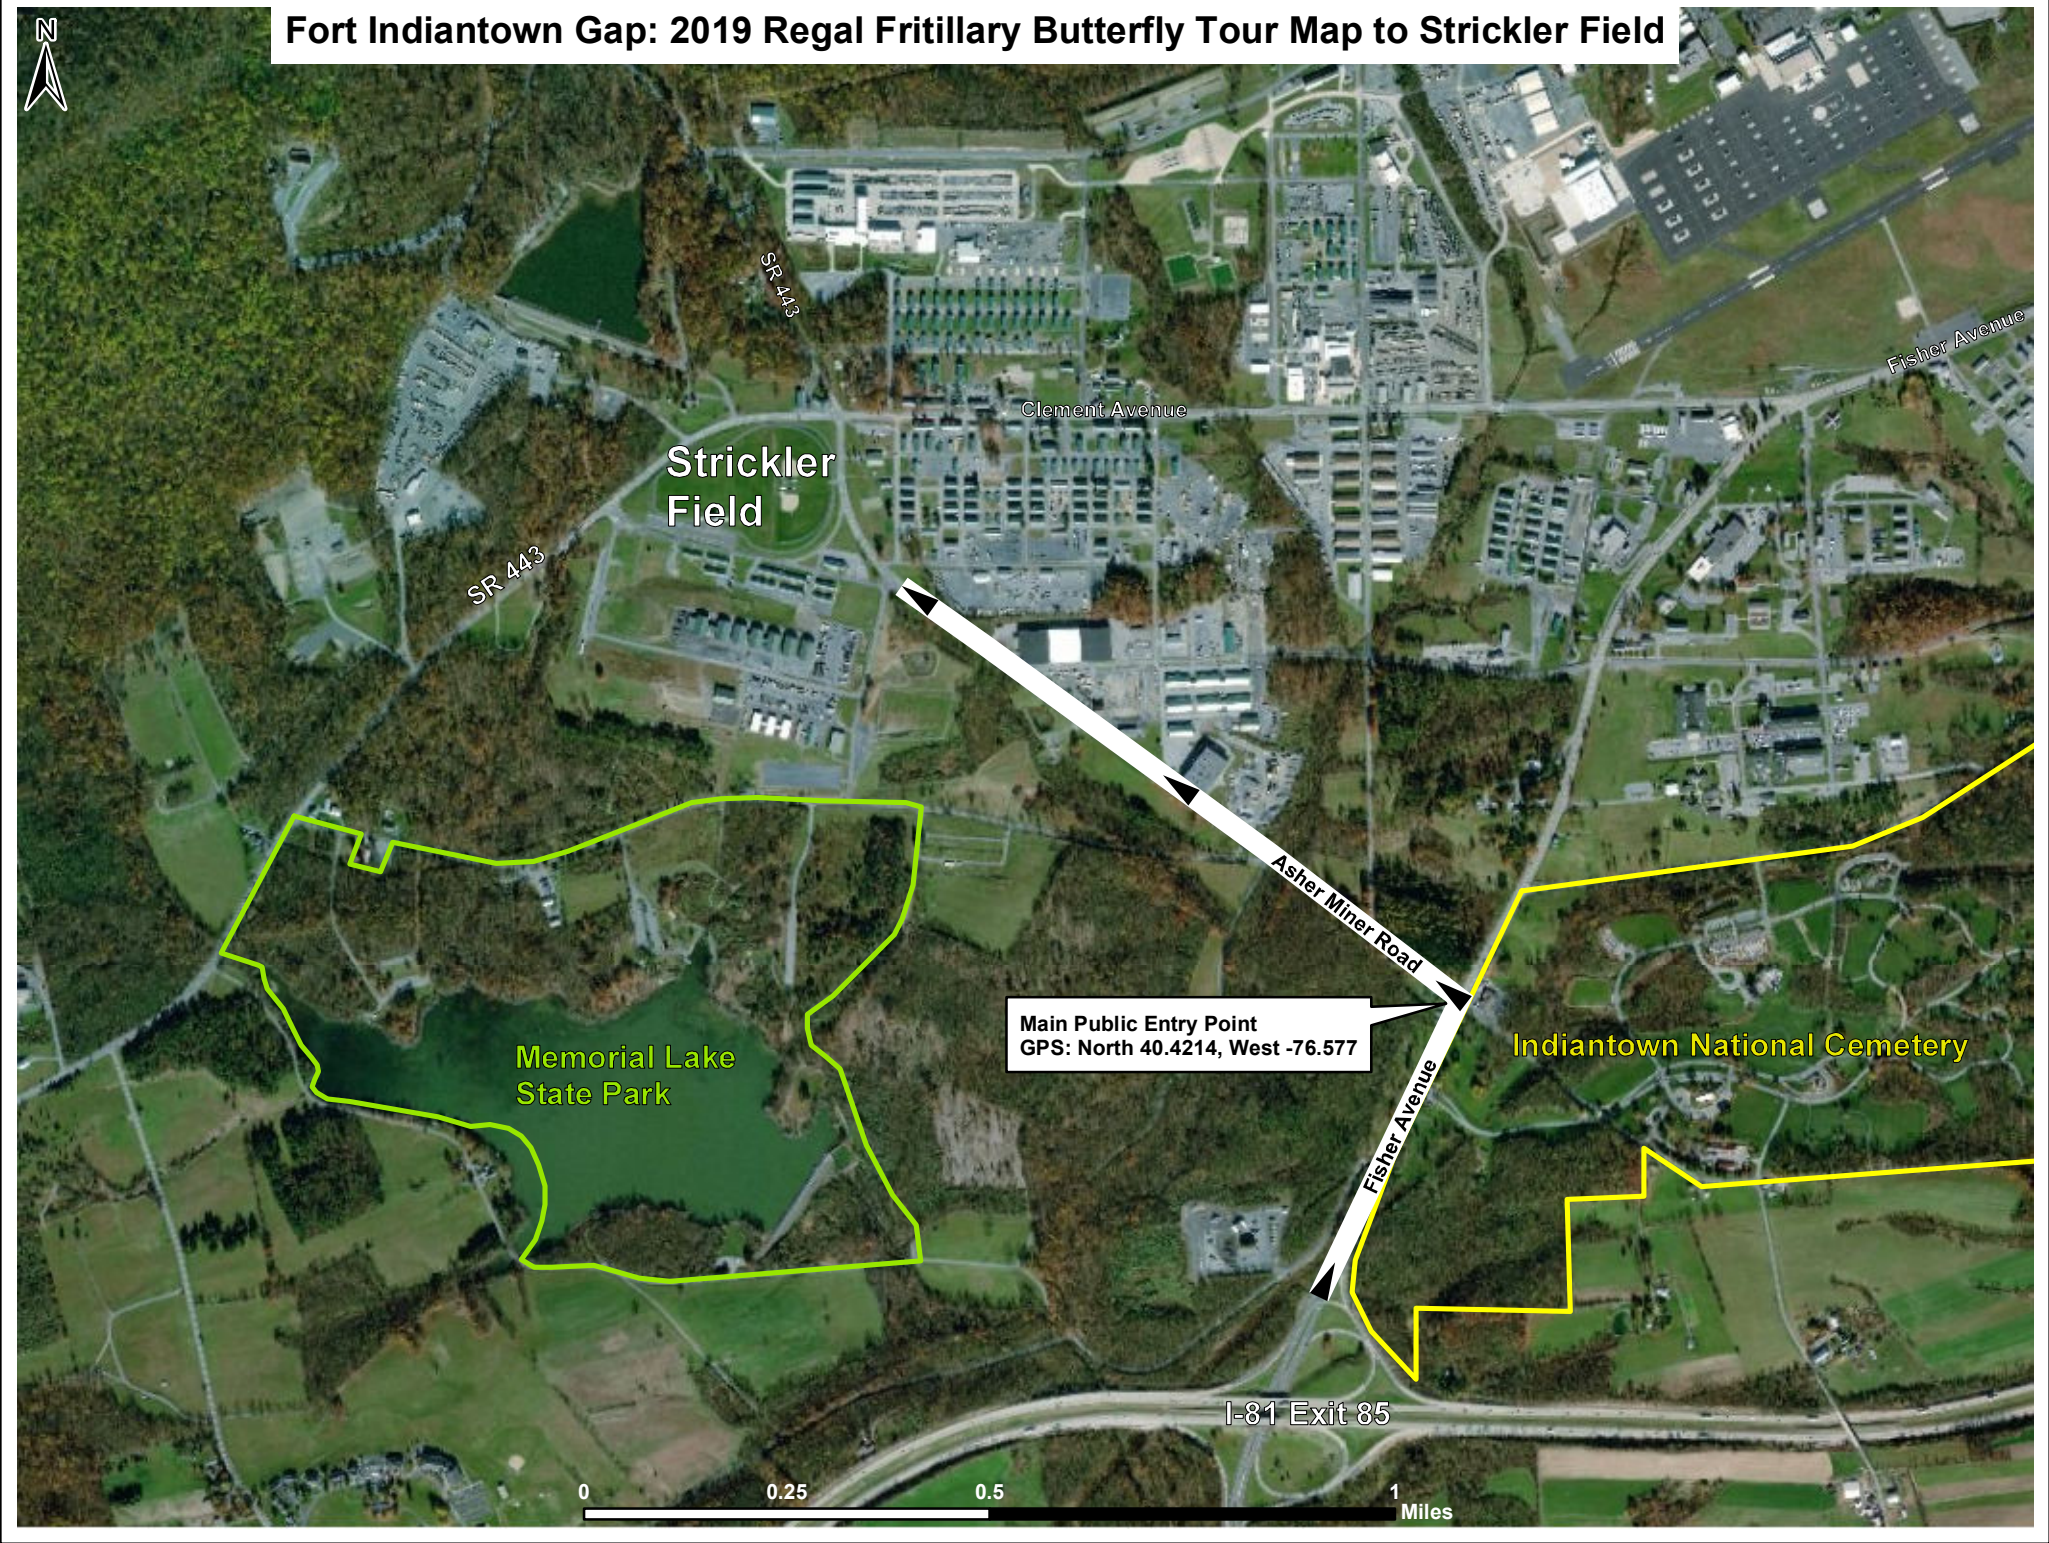

Fort Indiantown Gap: 2019 Regal Fritillary Butterfly Tour Map to Strickler Field

Main Public Entry Point
GPS: North 40.4214, West -76.577

0 0.25 0.5 1 Miles